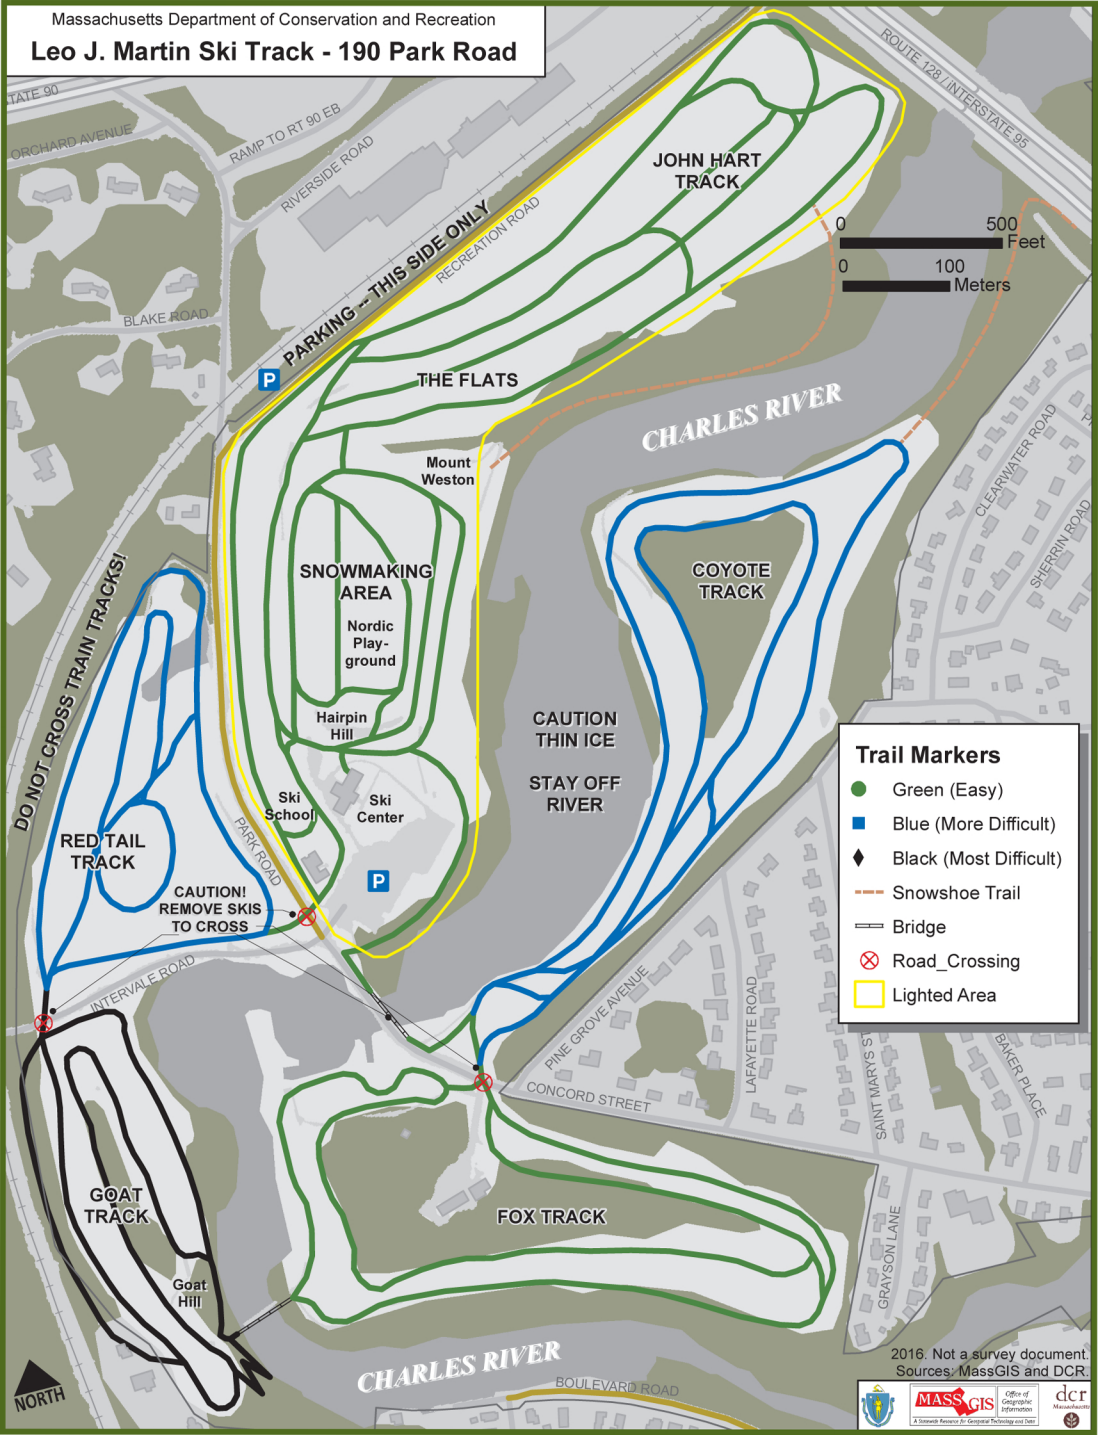

Massachusetts Department of Conservation and Recreation
Leo J. Martin Ski Track - 190 Park Road

Trail Markers

- Green (Easy)
- Blue (More Difficult)
- ◆ Black (Most Difficult)
- Snowshoe Trail
- Bridge
- ⊗ Road_Crossing
- Lighted Area